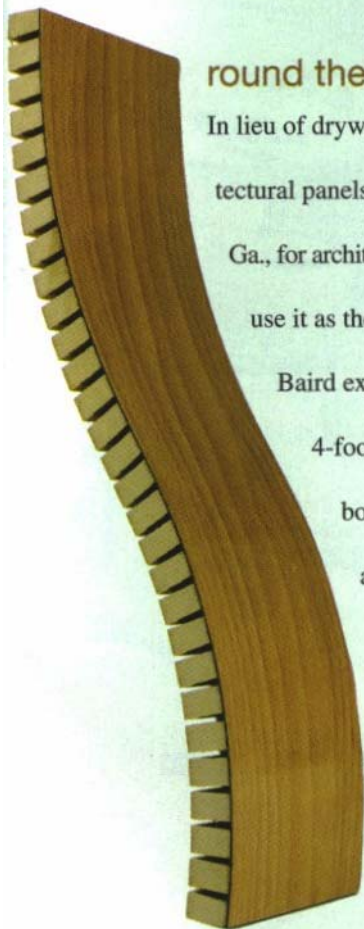

Baird explains. Kerfkore is manufactured in

4-foot-by-8-foot sheets with a particle-

board, MDF, plywood, or substrate core

and a wood veneer surface. Each sheet

comes in 1/4-inch, 1/2-inch, and 3/4-

inch thicknesses and covers radii of

various sizes. Interior Products/The

Kerfkore Co., 800.637.3539; [\[.interiorproducts.com\]\(http://www.interiorproducts.com\).](http://www</a></p></div><div data-bbox=)

Georae Brown